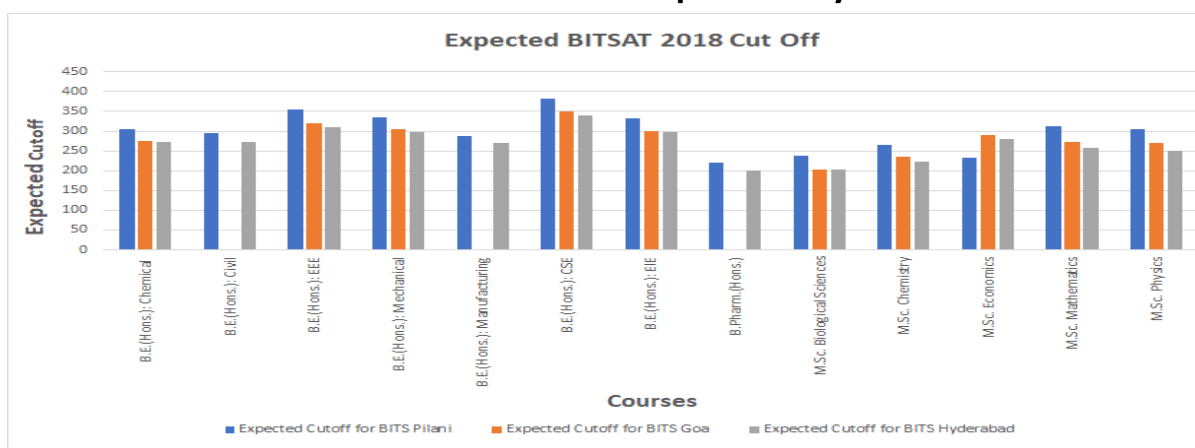

BITSAT 2019 Cut off

Here is the branch-wise cutoff for all BITS campuses for your reference:

Course	Expected Cutoff for BITS Pilani	Expected Cutoff for BITS Goa	Expected Cutoff for BITS Hyderabad
B.E.(Hons.): Chemical	306	276	272
B.E.(Hons.): Civil	294	-	273
B.E.(Hons.): Electrical & Electronics	355	320	310
B.E.(Hons.): Mechanical	334	304	297
B.E.(Hons.): Manufacturing	288	-	269
B.Pharm.(Hons.)	221	-	200
B.E.(Hons.): Computer Science	382	350	339
B.E.(Hons.): Electronics & Instrumentation	332	301	298
M.Sc. Biological Sciences	237	202	202
M.Sc. Chemistry	265	235	222
M.Sc. Economics	232	290	279
M.Sc. Mathematics	312	273	258
M.Sc. Physics	304	270	251